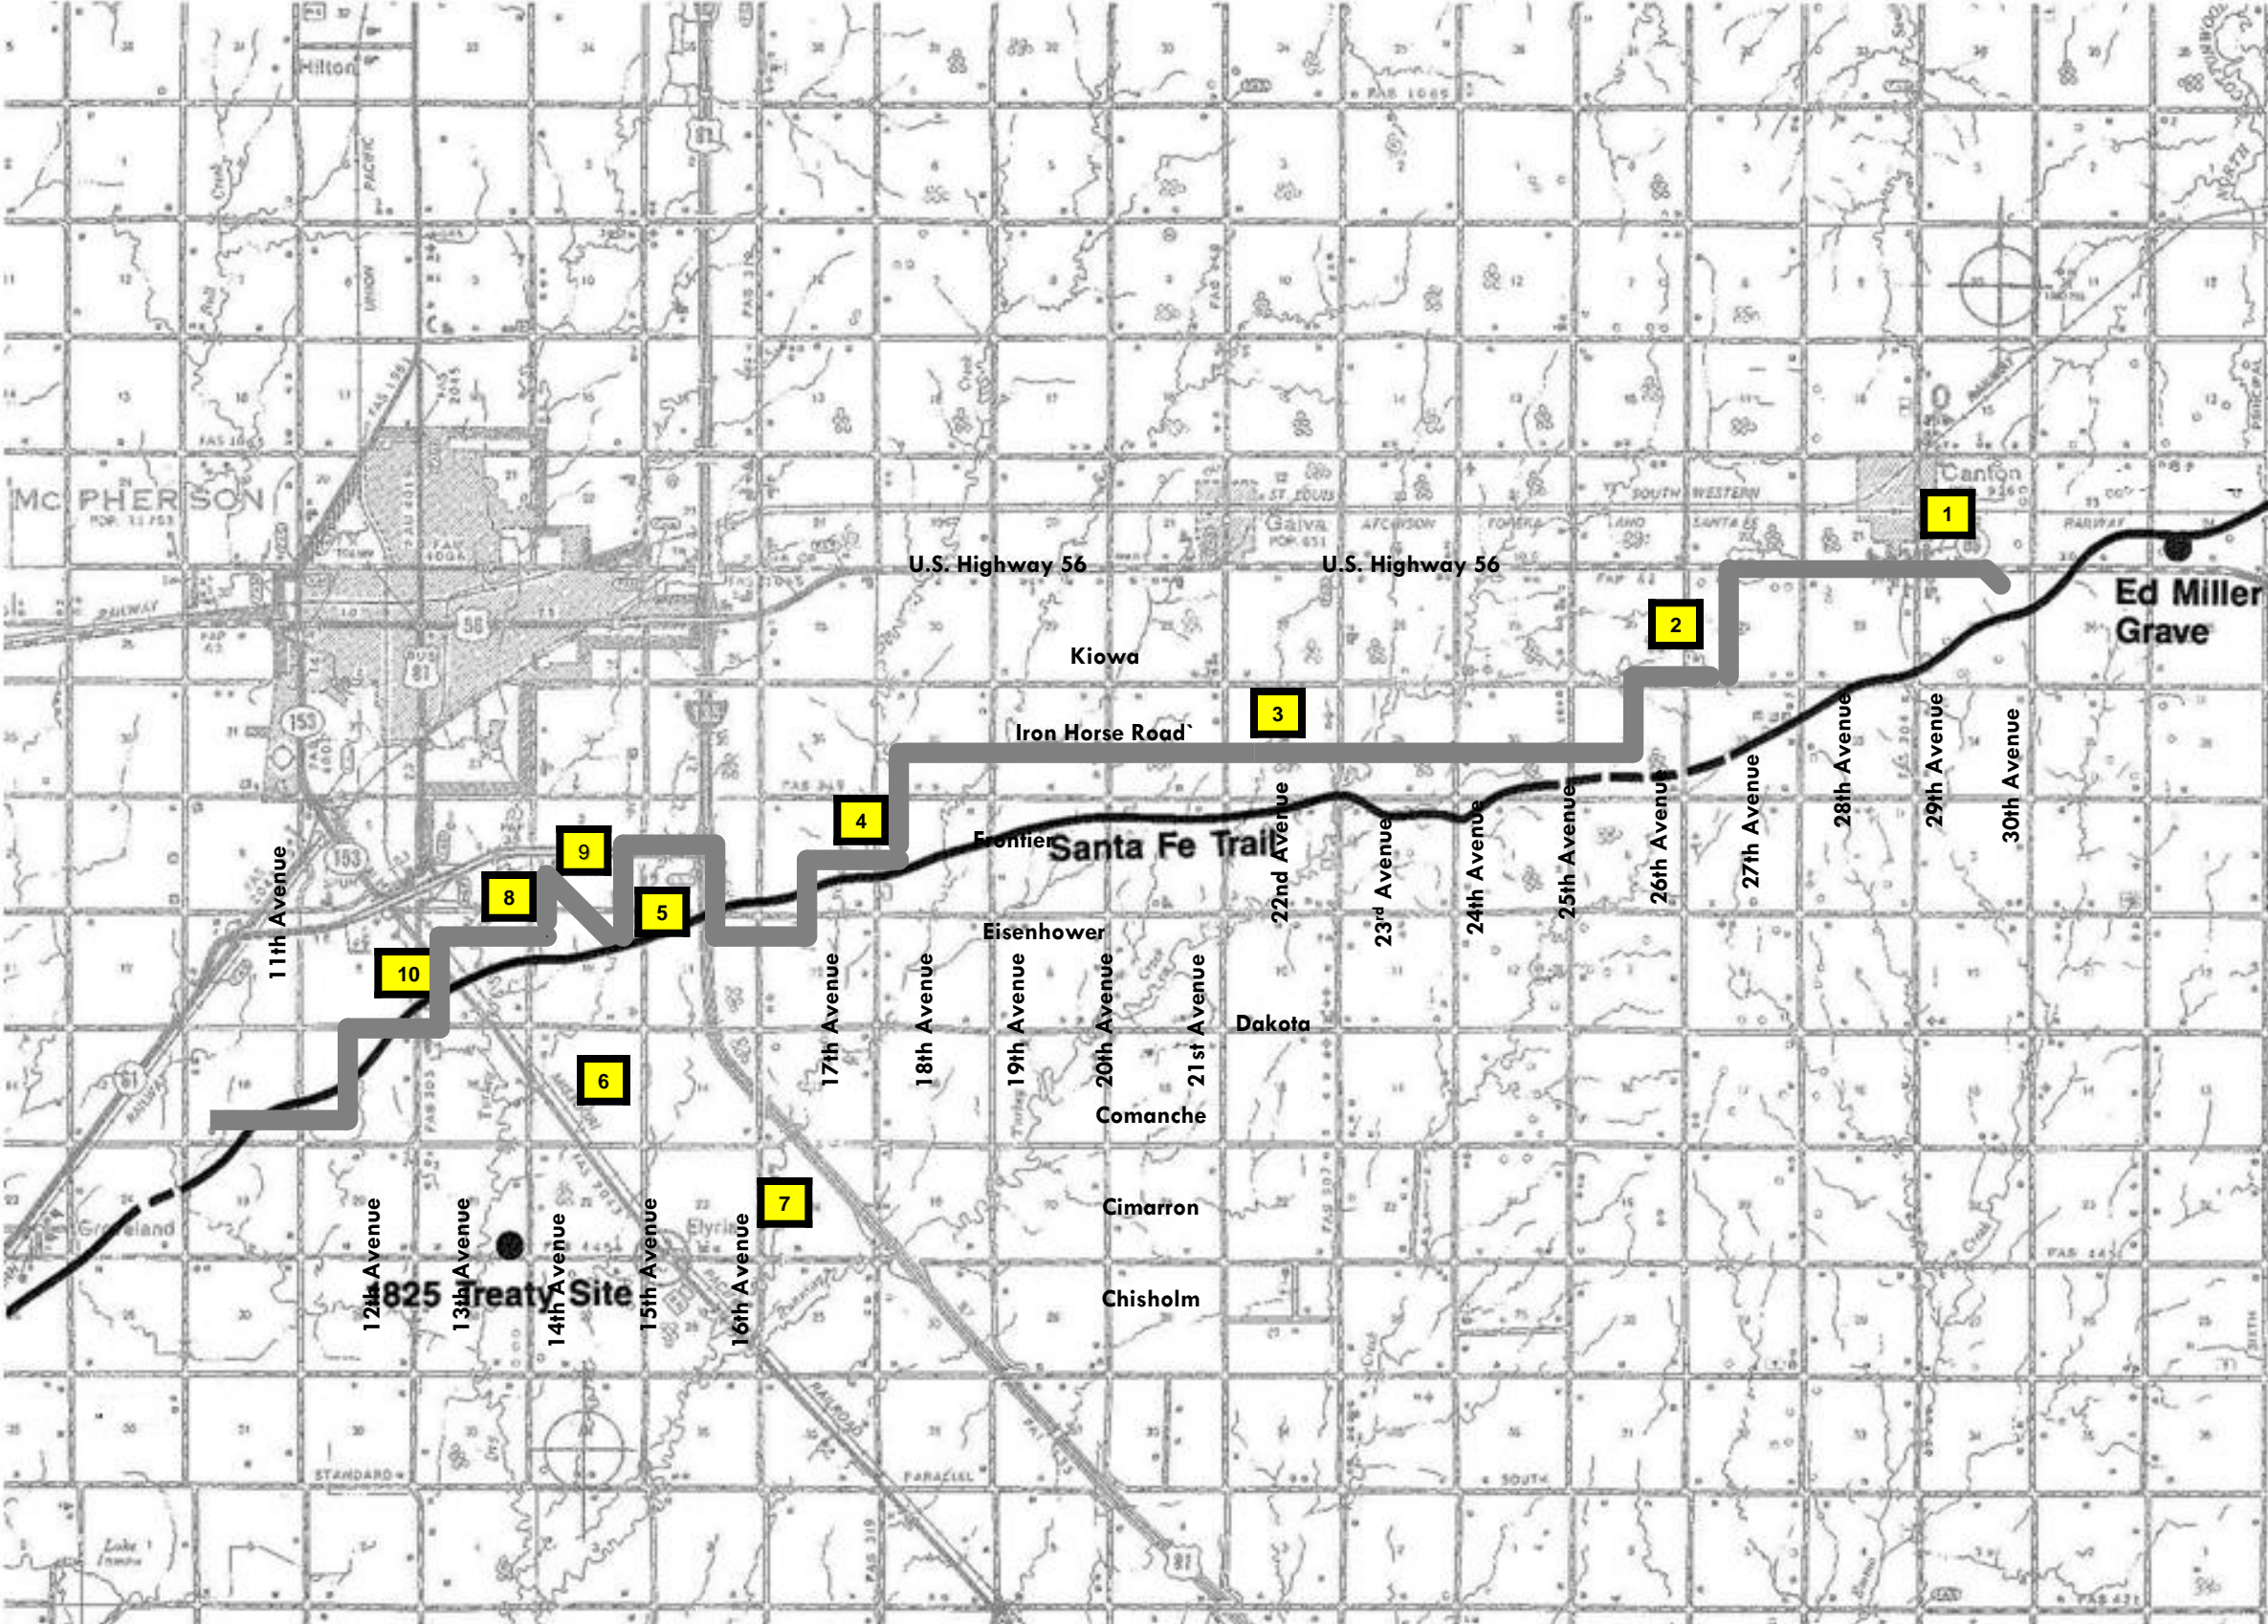

# Map 2

RICE COUNTY, Kans. | McPHERSON COUNTY, Kans.

# Map 4

BARTON COUNTY, Kans.

RICE

32

Second Fort Zarah Site

34

U.S. Highway 56

East Barton County Road

31

First Fort Zarah Site

33

Mason-Peacock Trading Post Site

30

29

Creek Cross

Santa Fe Trail

SW 20th Avenue

20th Avenue

30th Avenue

40th Avenue

50th Avenue

60th Avenue

70th Avenue

80th Avenue