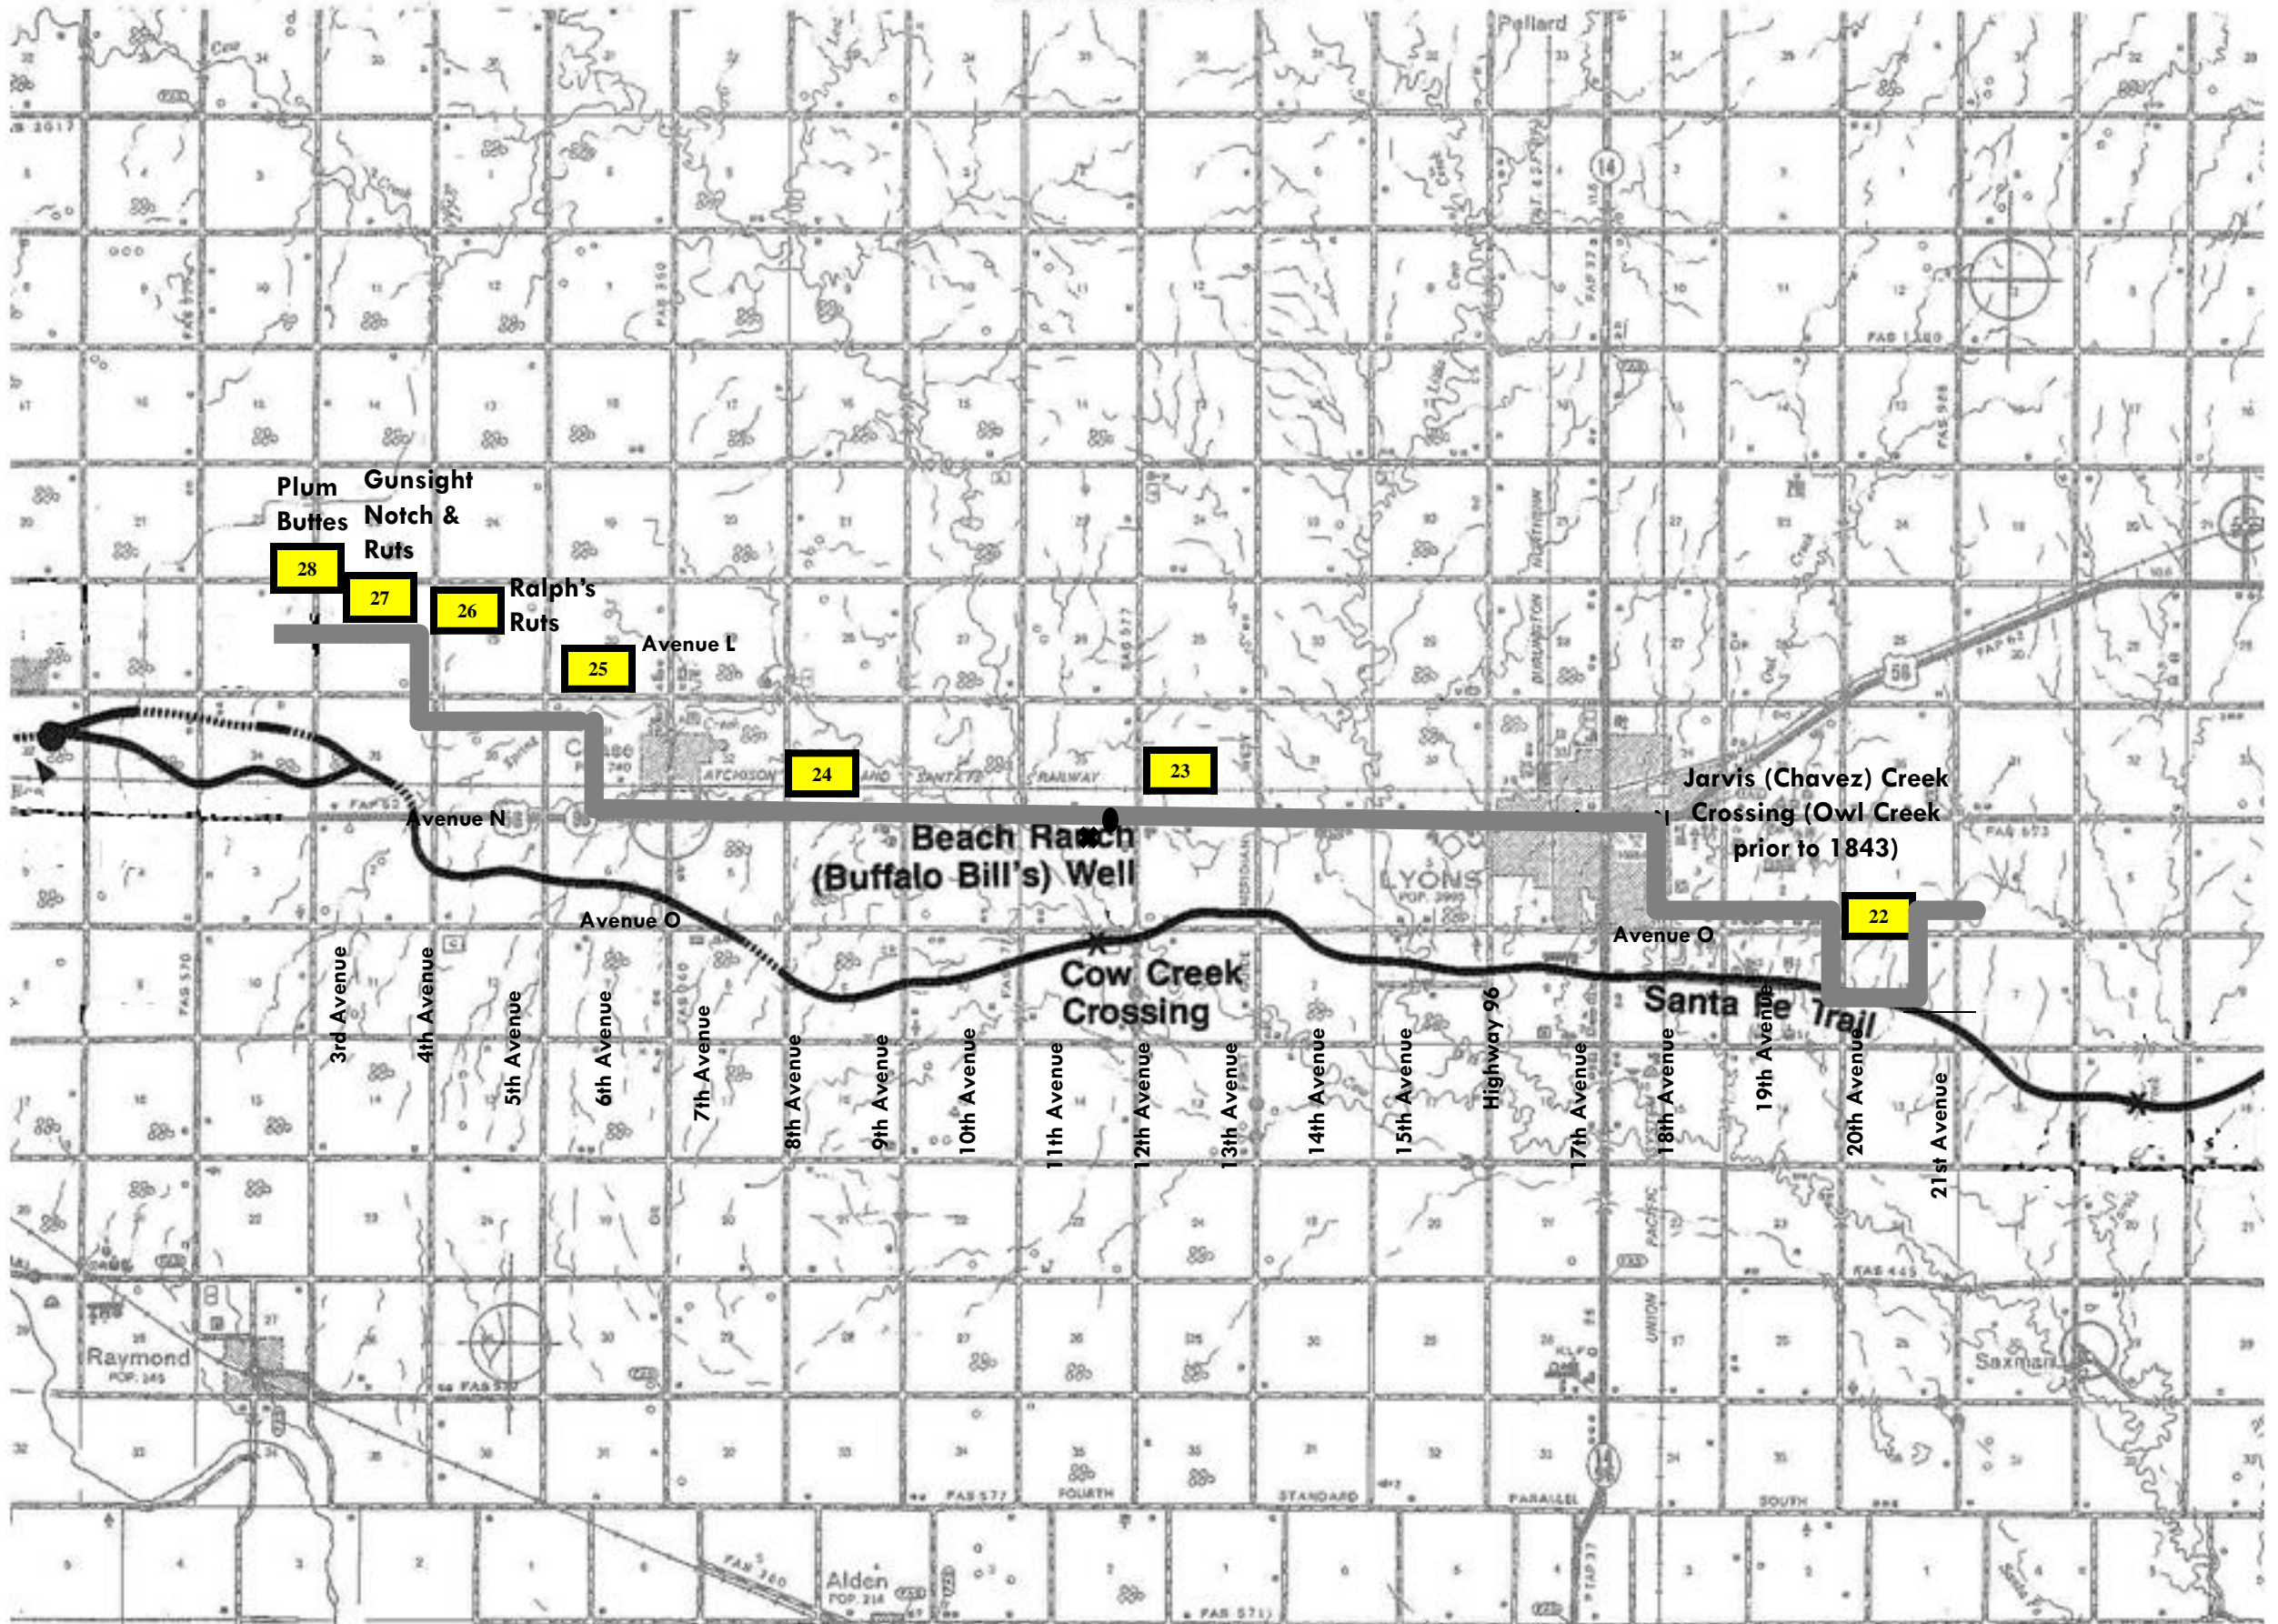

# Map 4

BARTON COUNTY, Kans.

RICE

32

Second Fort Zarah Site

34

U.S. Highway 56

East Barton County Road

31

First Fort Zarah Site

33

Mason-Peacock Trading Post Site

30

29

Creek Cross

Santa Fe Trail

SW 20th Avenue

20th Avenue

30th Avenue

40th Avenue

50th Avenue

60th Avenue

70th Avenue

80th Avenue

90th Avenue

100th Avenue

110th Avenue

120th Avenue

130th Avenue

140th Avenue

150th Avenue

160th Avenue