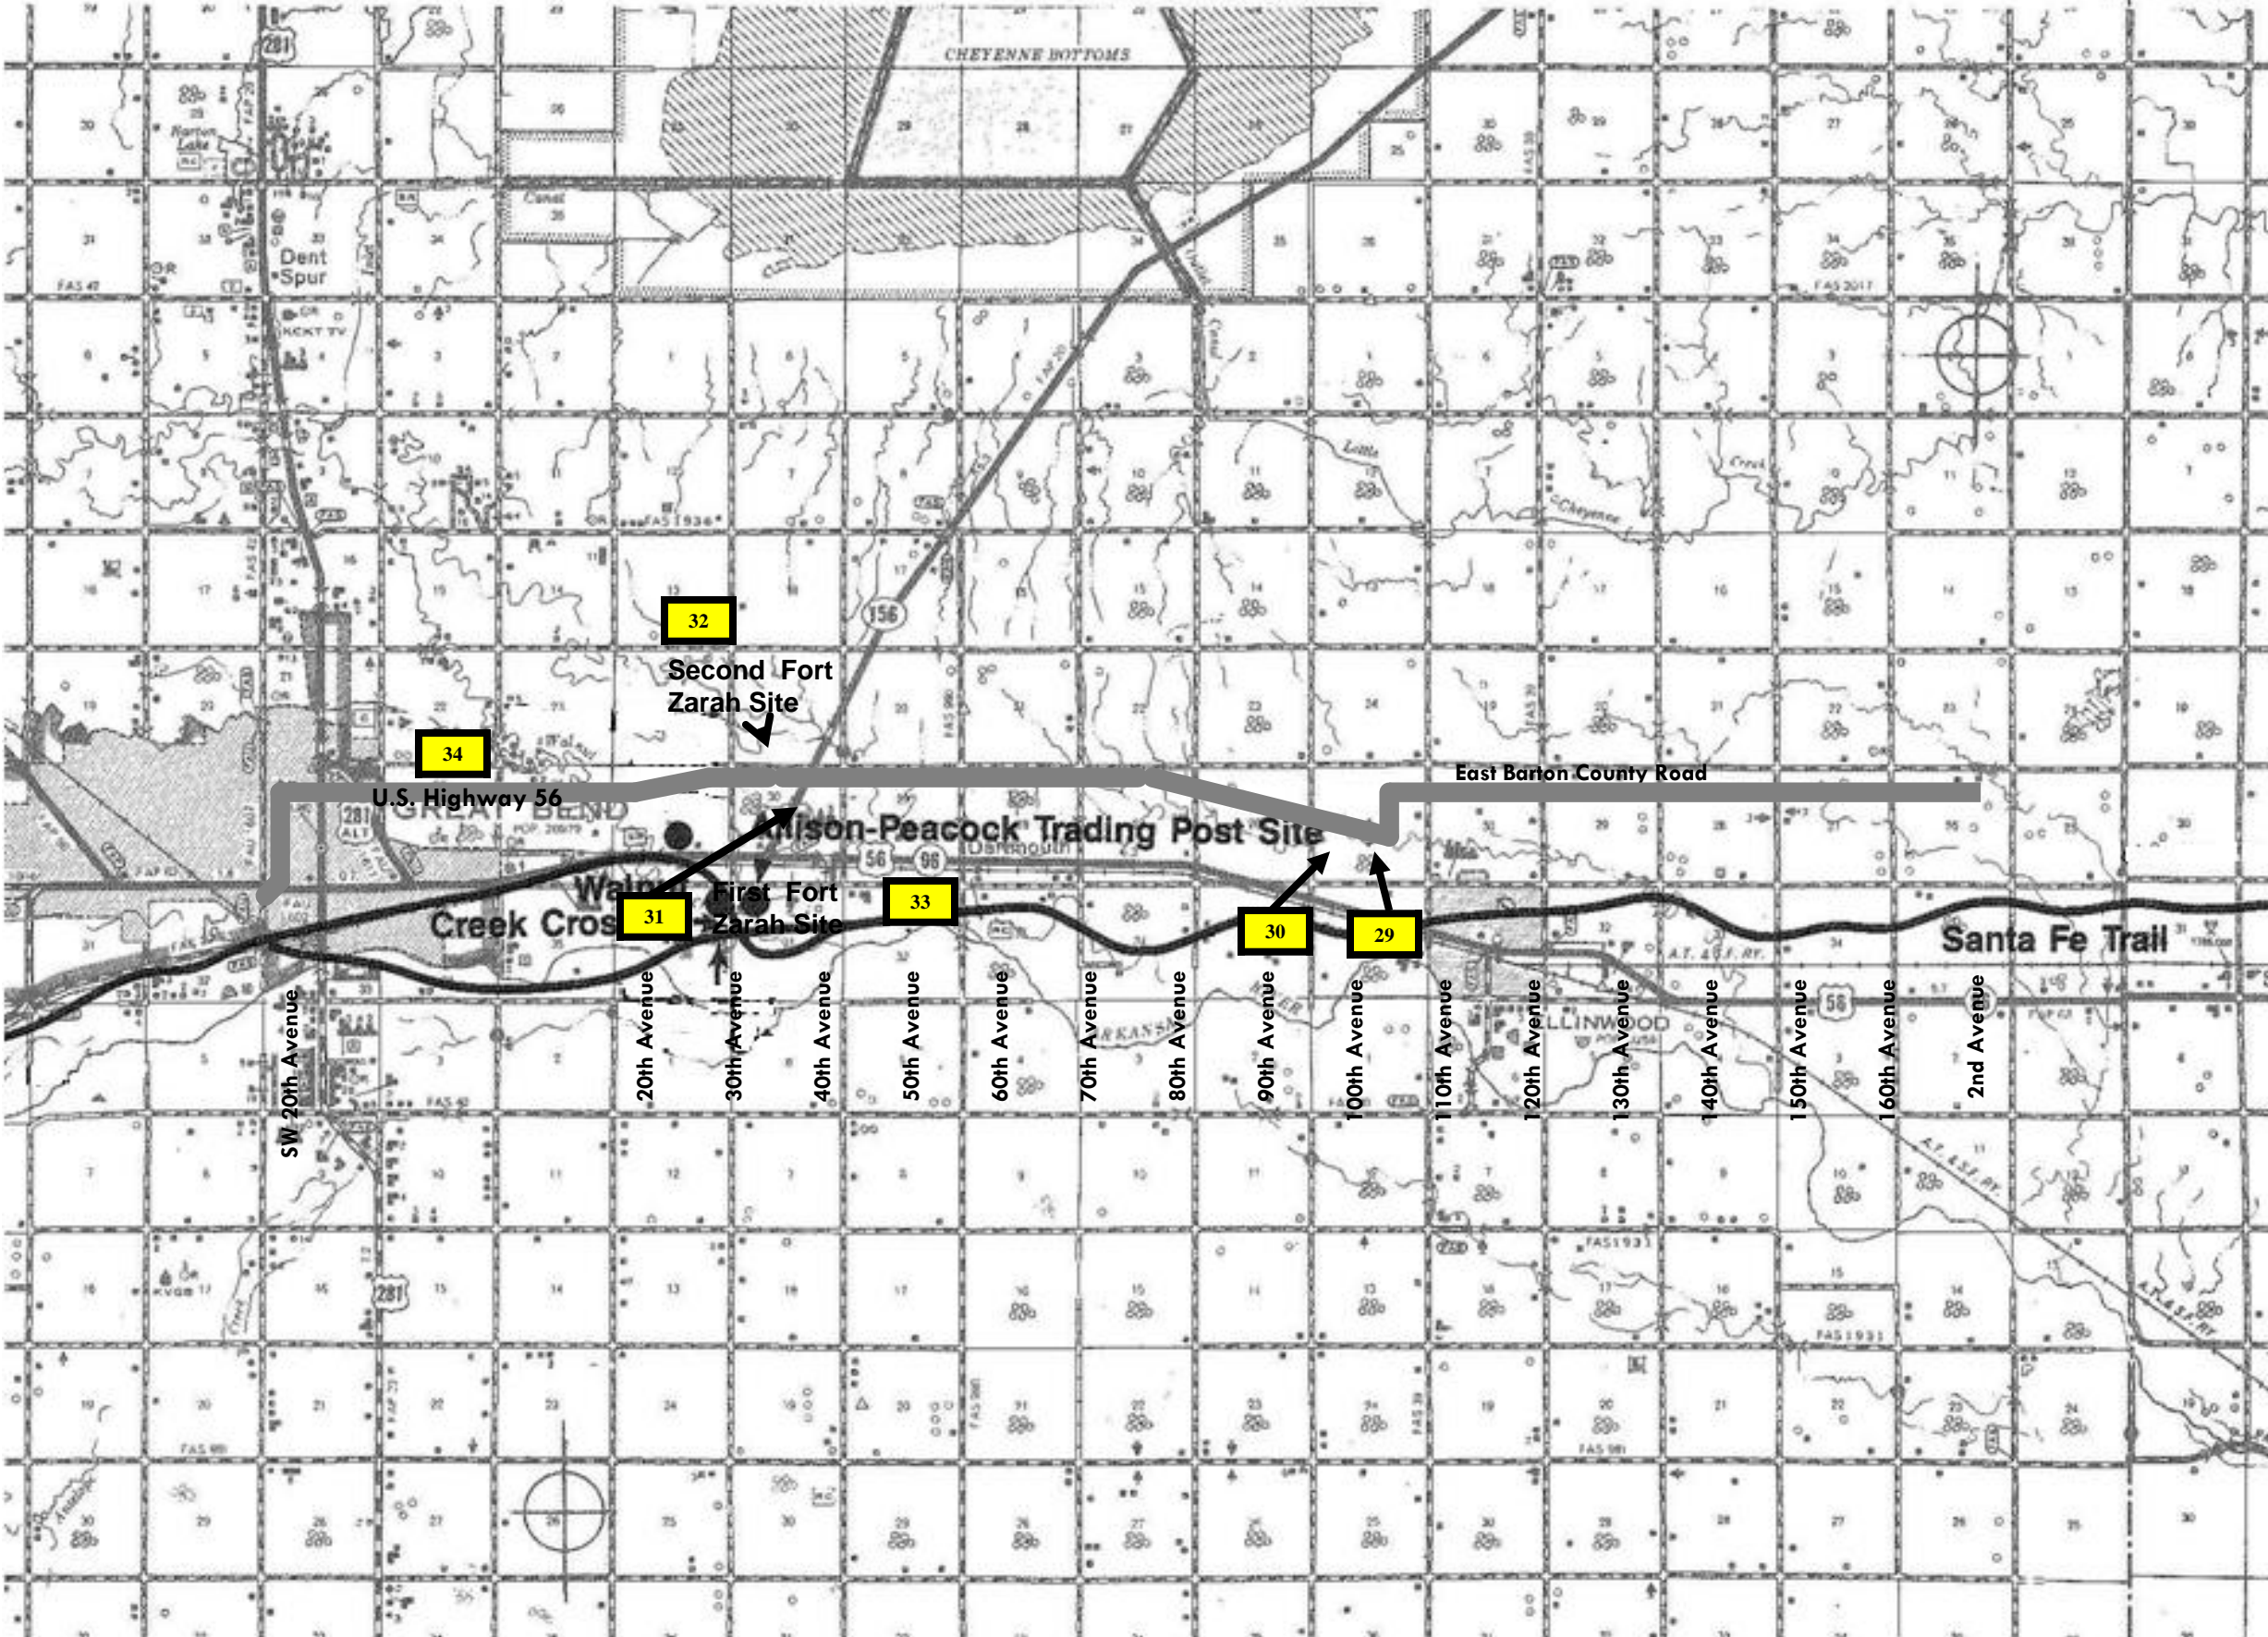

# Map 4

BARTON COUNTY, Kans.

RICE

32

Second Fort Zarah Site

34

U.S. Highway 56

East Barton County Road

31

First Fort Zarah Site

33

Mason-Peacock Trading Post Site

30

29

Creek Cross

Santa Fe Trail

SW 20th Avenue

20th Avenue

30th Avenue

40th Avenue

50th Avenue

60th Avenue

70th Avenue

80th Avenue

90th Avenue

100th Avenue

110th Avenue

120th Avenue

130th Avenue

140th Avenue

150th Avenue

160th Avenue